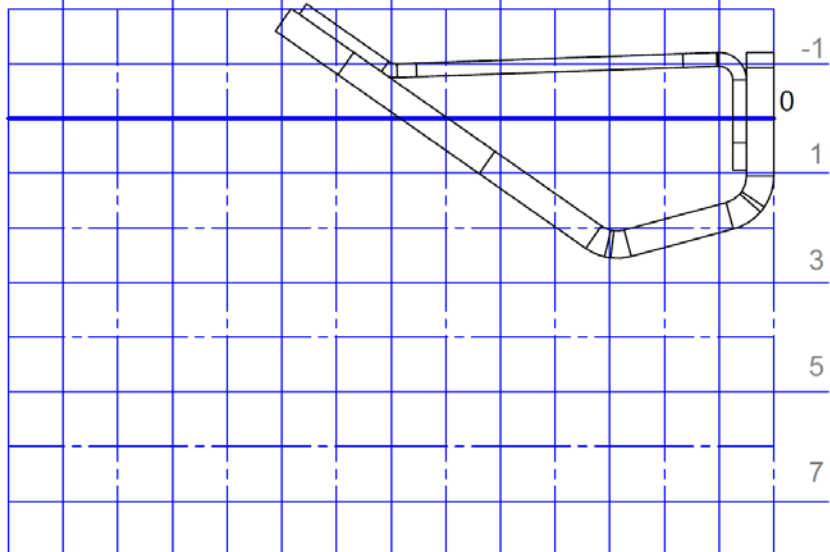

SWIFT. SILENT. SECURE.

Grid Dimensions: Inches

APB-NS-2-6-P

SIZE	DWG. NO.	REV.
A	Adapter Plate Grid	
SCALE: 1:3	WEIGHT: 9.68	SHEET 12 OF 31