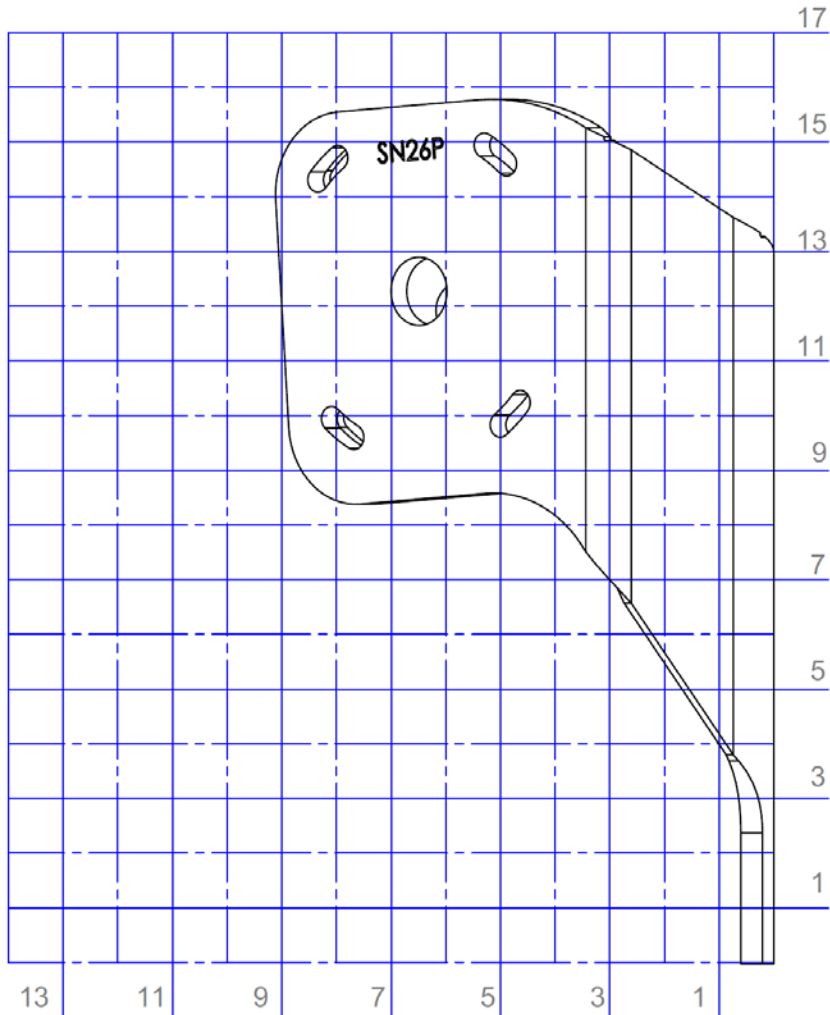

SWIFT. SILENT. SECURE.

Grid Dimensions: Inches

APB-NS-2-6-P

SIZE	DWG. NO.	REV.
A	Adapter Plate Grid	
SCALE: 1:3	WEIGHT: 9.68	SHEET 12 OF 31