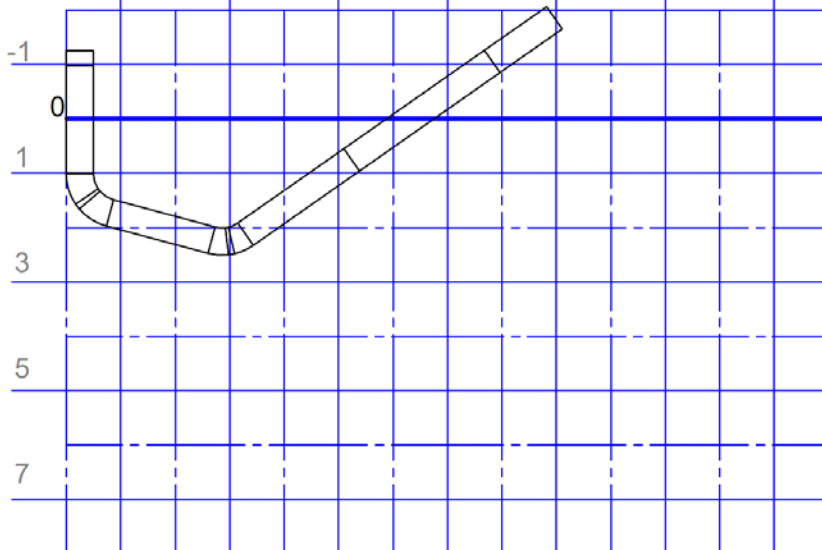

SWIFT. SILENT. SECURE.

Grid Dimensions: Inches

AP-S-N2-6-S

SIZE	DWG. NO.	REV.
A	Adapter Plate Grid	
SCALE:1:3	WEIGHT: 4.9806	SHEET 9 OF 31