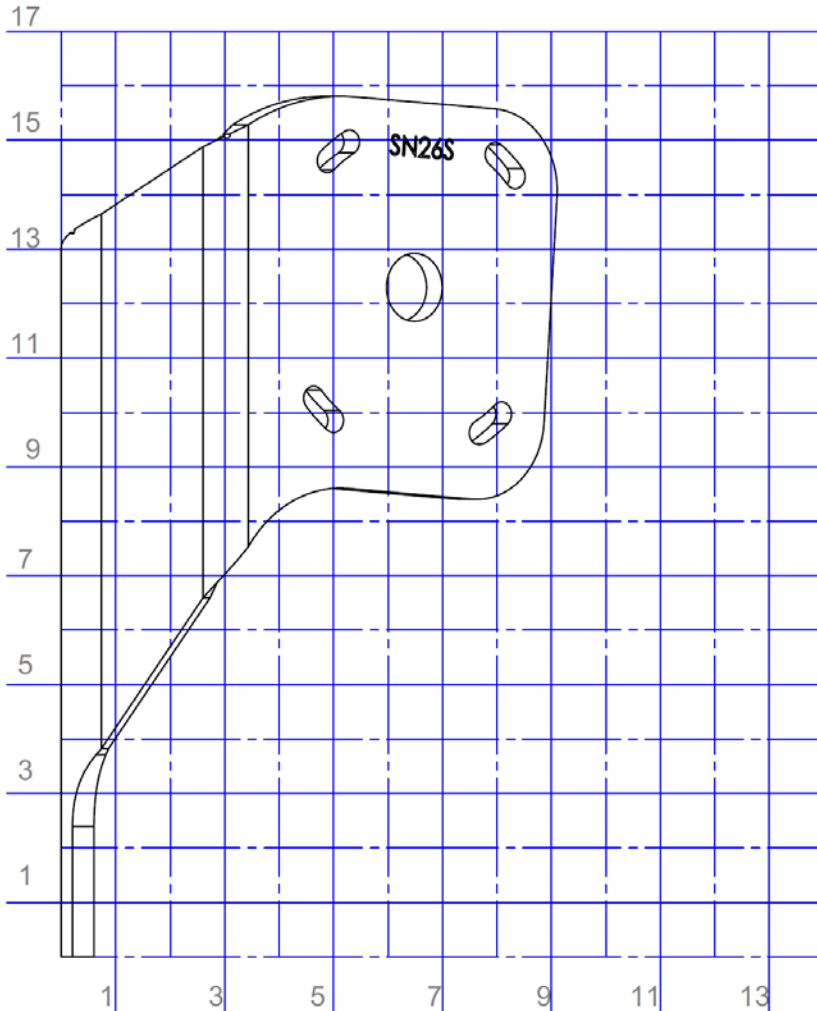

SWIFT. SILENT. SECURE.

Grid Dimensions: Inches

AP-S-N2-6-S

SIZE	DWG. NO.	REV.
A	Adapter Plate Grid	
SCALE:1:3	WEIGHT: 4.9806	SHEET 9 OF 31