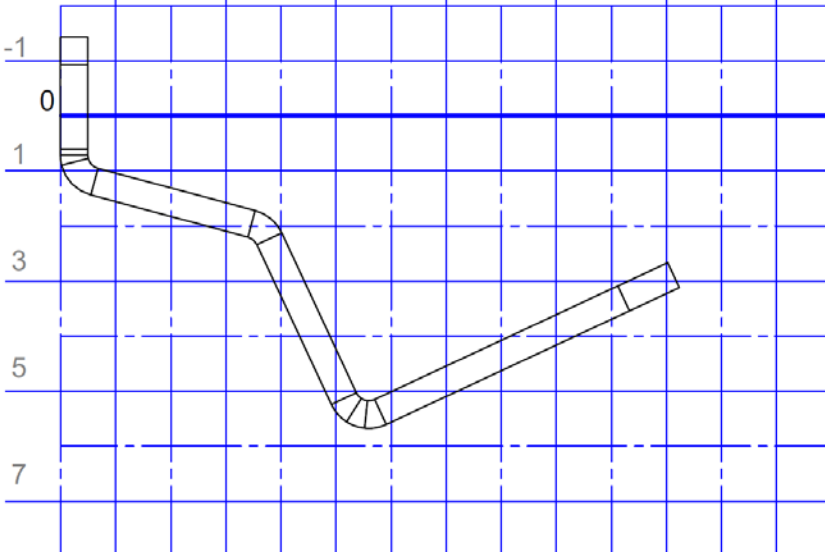

SWIFT. SILENT. SECURE.

Grid Dimensions: Inches

AP-S-2-6-S

SIZE	DWG. NO.	REV.
A	Adapter Plate Grid	
SCALE:1:3	WEIGHT: 5.7130	SHEET 5 OF 31