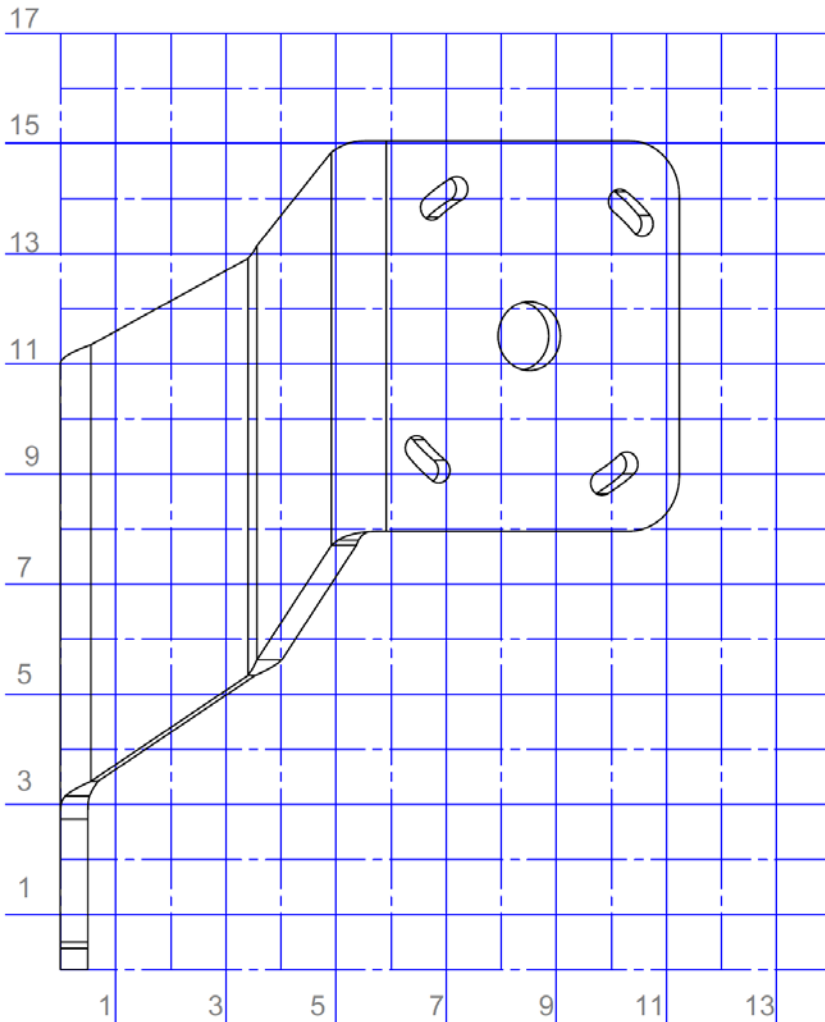

SWIFT. SILENT. SECURE.

Grid Dimensions: Inches

AP-S-2-6-S

SIZE	DWG. NO.	REV.
A	Adapter Plate Grid	
SCALE:1:3	WEIGHT: 5.7130	SHEET 5 OF 31