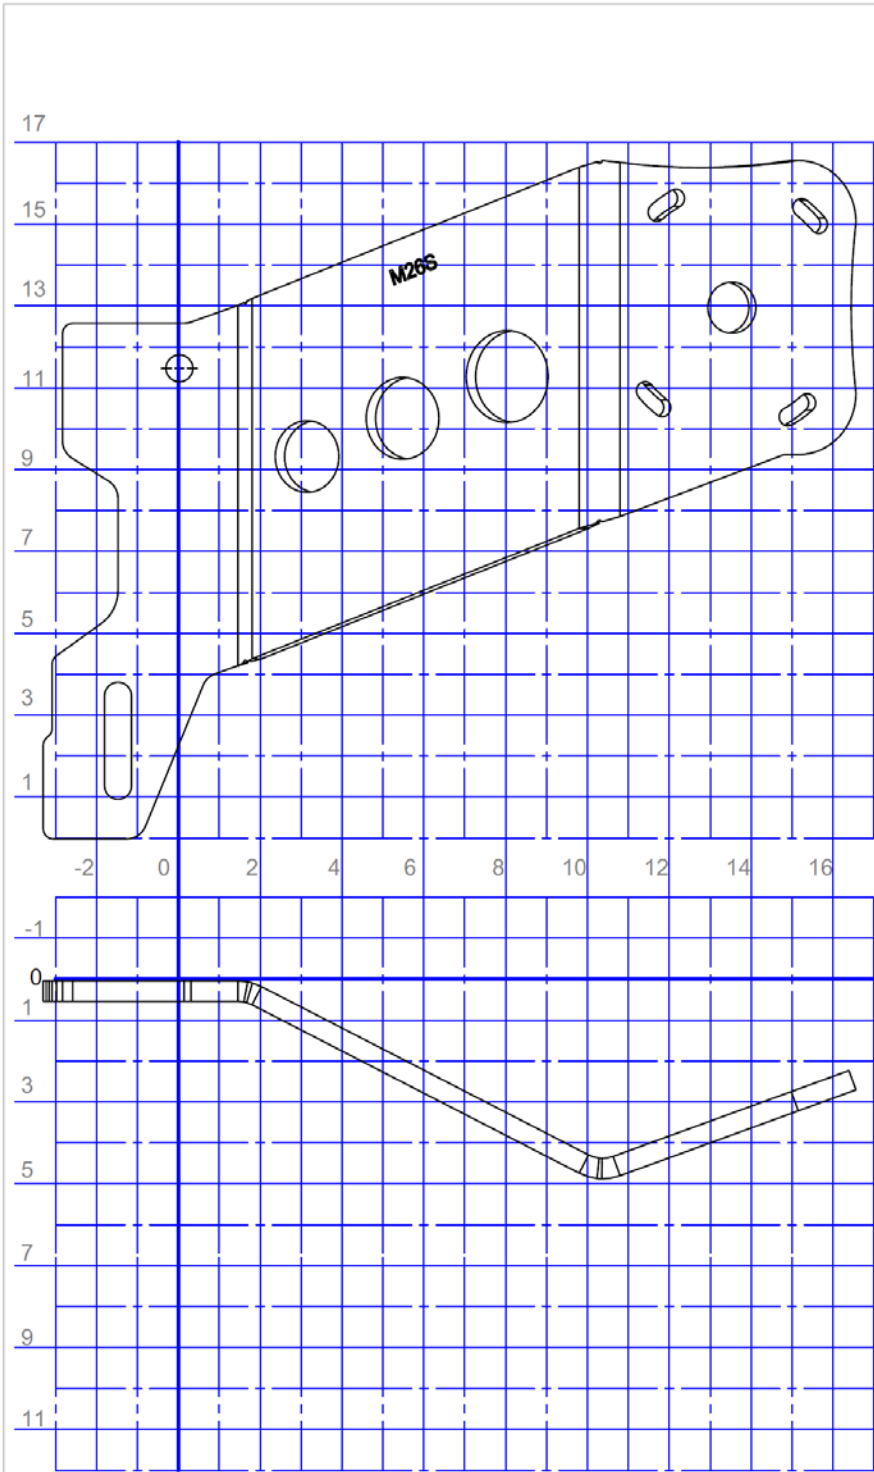

SWIFT. SILENT. SECURE.

Grid Dimensions: Inches

AP-M-2-6-S

SIZE	DWG. NO.	REV.
A	Adapter Plate Grid	
SCALE:1:4	WEIGHT: 8.02	SHEET 28 OF 31