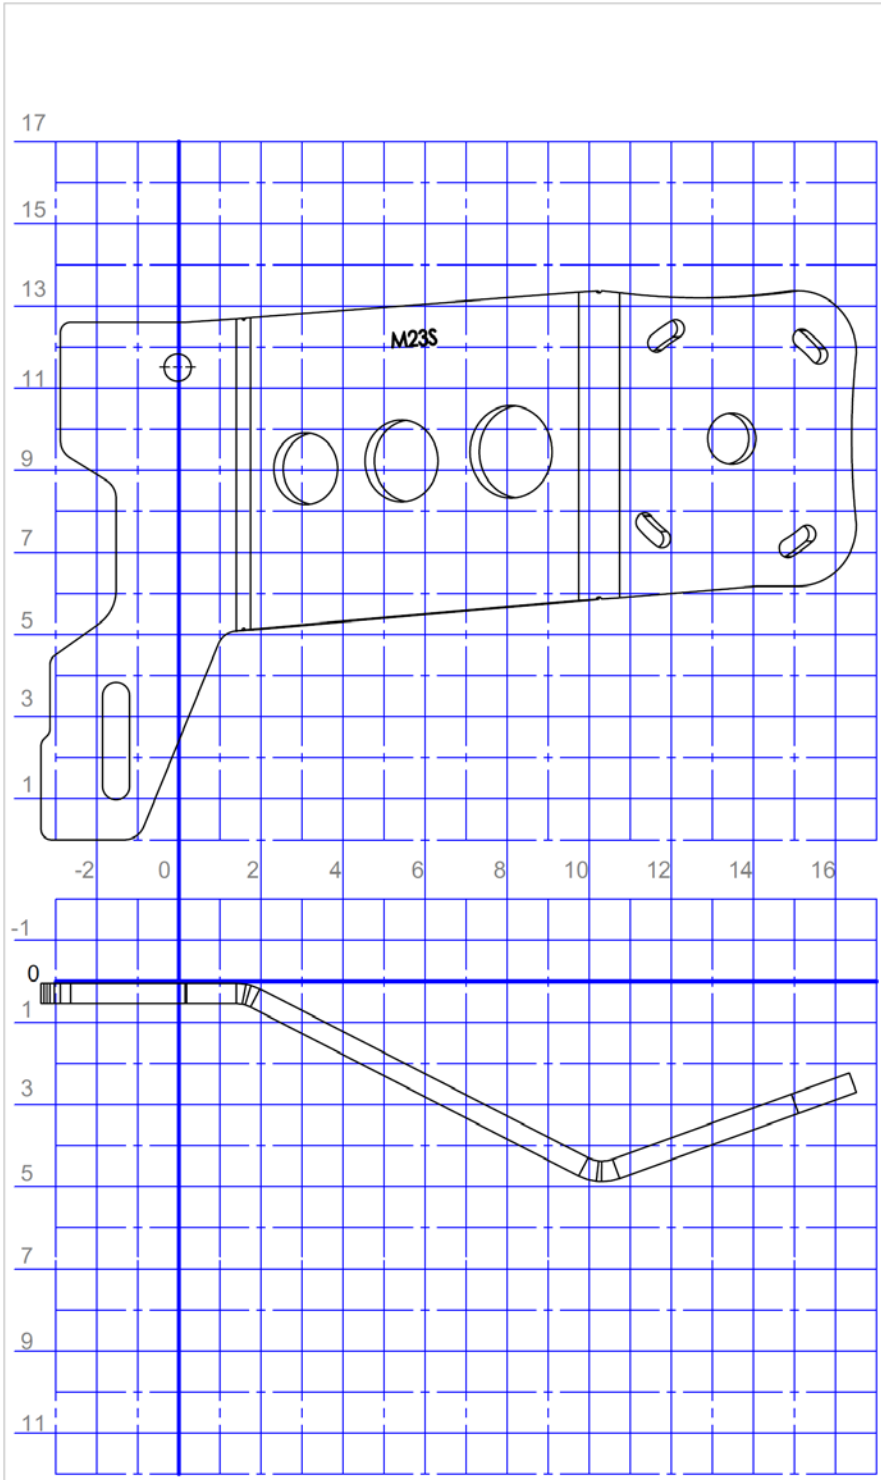

SWIFT. SILENT. SECURE.

Grid Dimensions: Inches

AP-M-2-3-S

SIZE	DWG. NO.	REV.
A	Adapter Plate Grid	
SCALE: 1:4	WEIGHT: 7.23	SHEET 30 OF 31