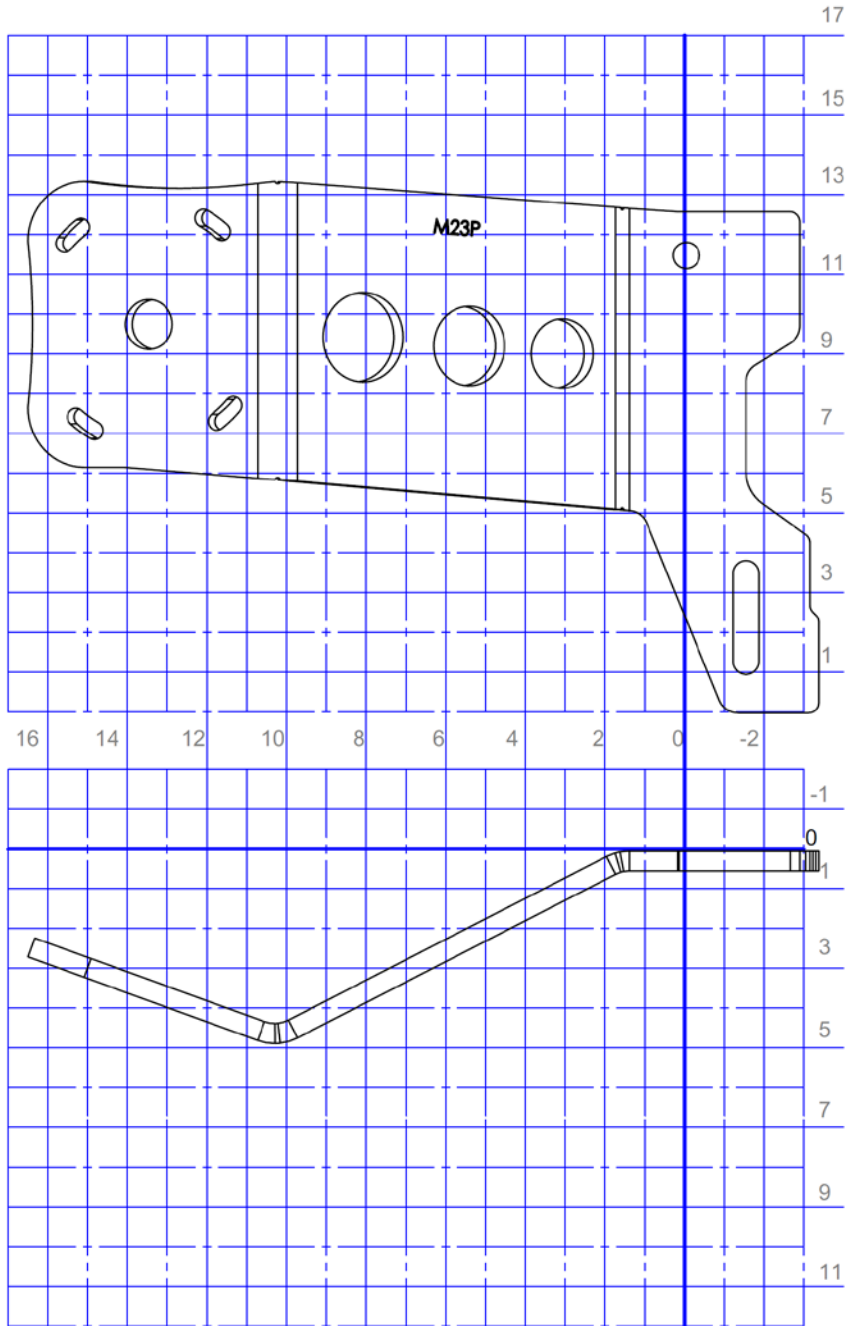

SWIFT. SILENT. SECURE.

Grid Dimensions: Inches

AP-M-2-3-P		
SIZE	DWG. NO.	REV.
A	Adapter Plate Grid	
SCALE: 1:4	WEIGHT: 7.23	SHEET 31 OF 31