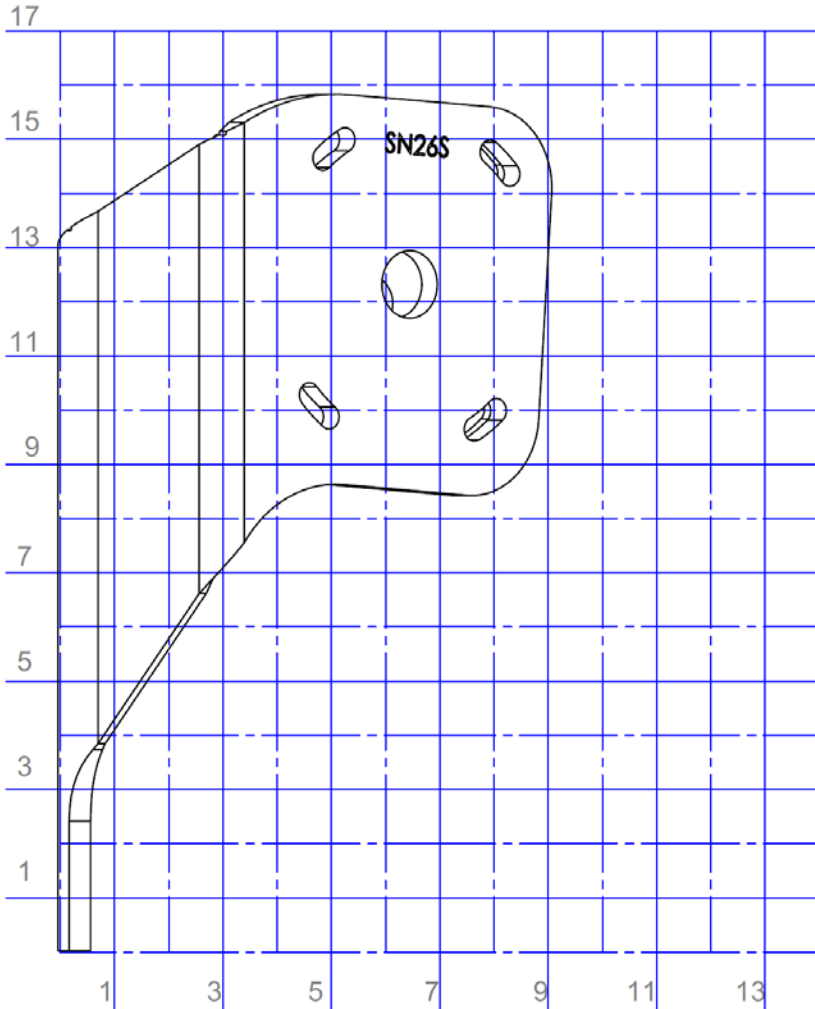

SWIFT. SILENT. SECURE.

Grid Dimensions: Inches

APB-S-N2-6-S		
SIZE	DWG. NO.	REV.
A	Adapter Plate Grid	
SCALE:1:3	WEIGHT: 9.68	SHEET 11 OF 31