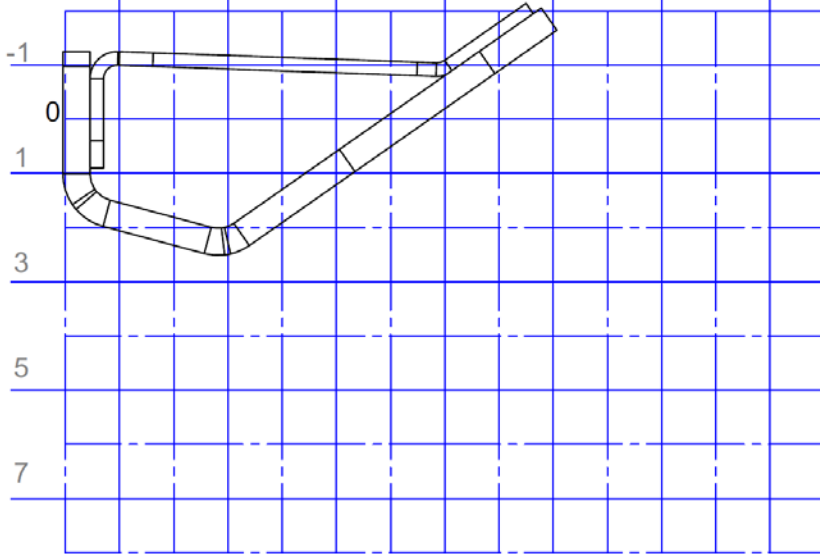

SWIFT. SILENT. SECURE.

Grid Dimensions: Inches

APB-S-N2-6-S		
SIZE	DWG. NO.	REV.
A	Adapter Plate Grid	
SCALE:1:3	WEIGHT: 9.68	SHEET 11 OF 31