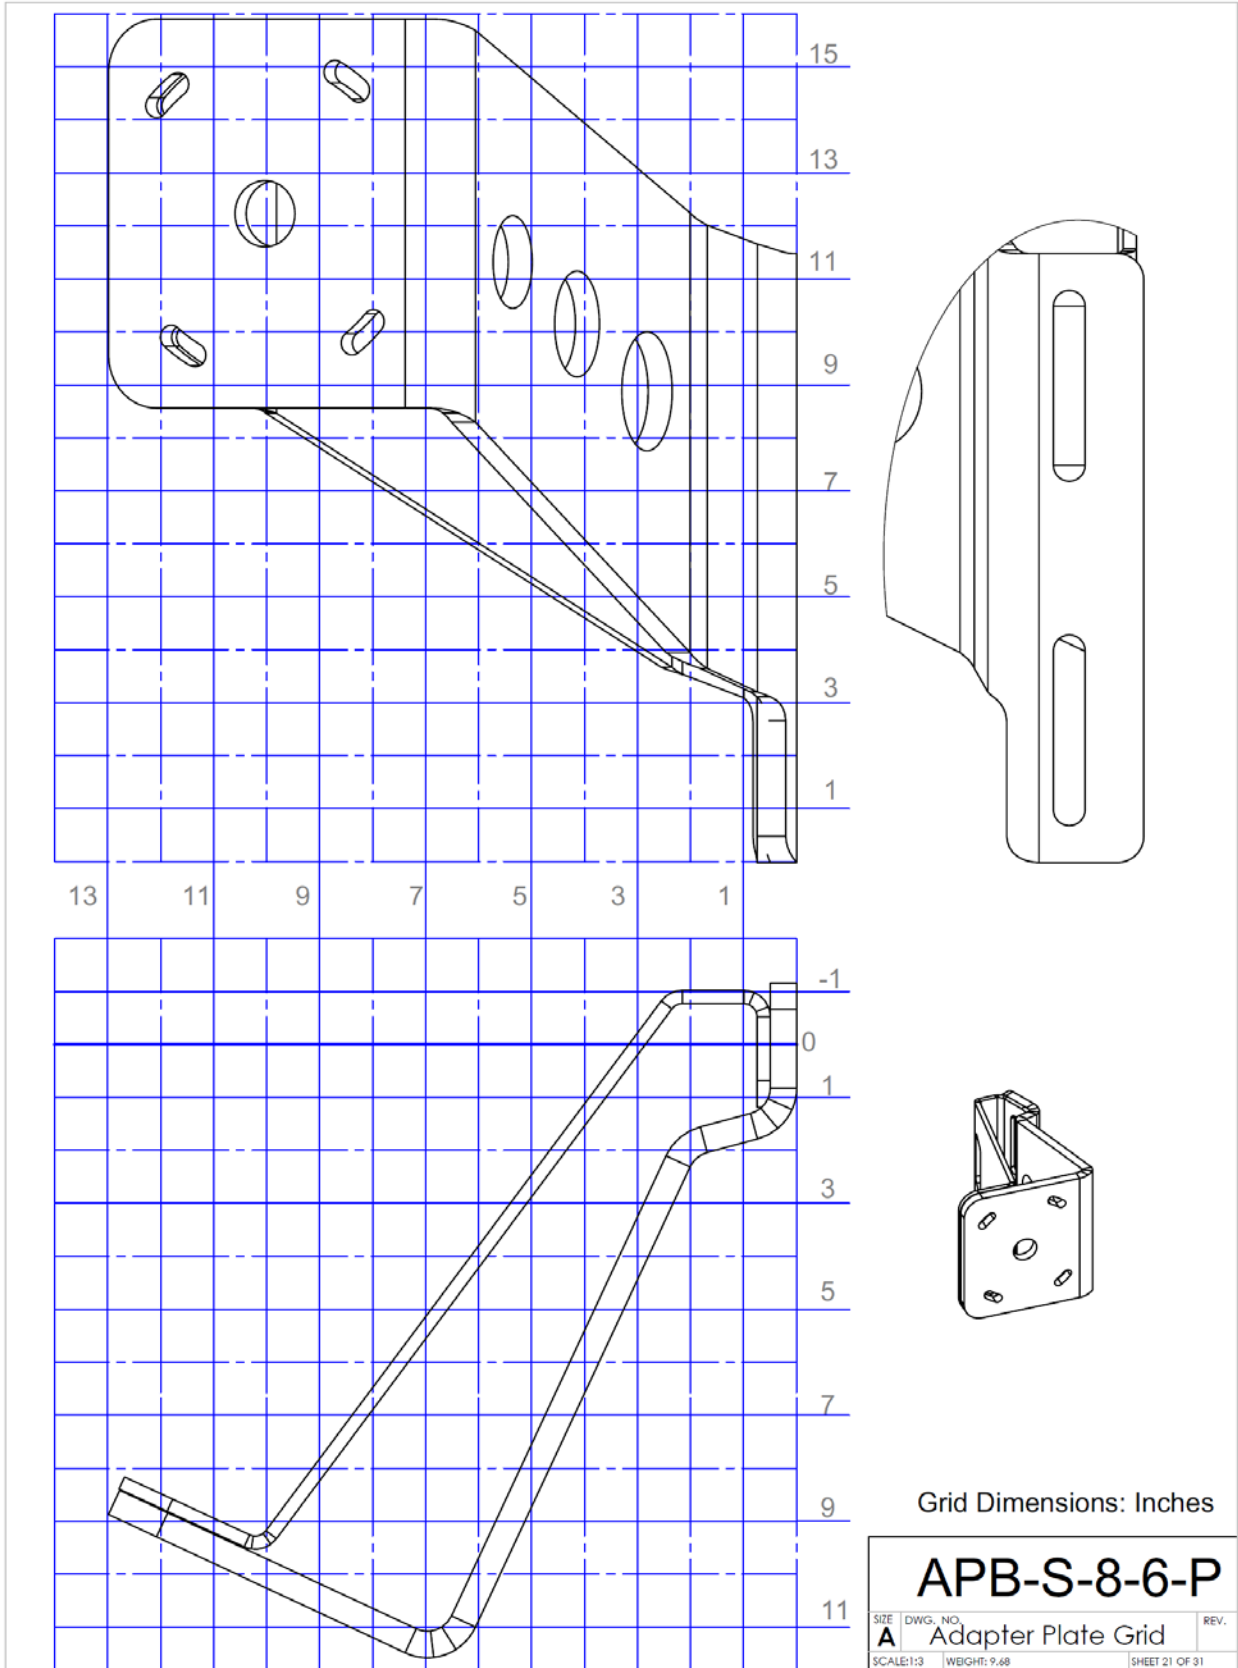

SWIFT. SILENT. SECURE.

Grid Dimensions: Inches

APB-S-8-6-P

SIZE	DWG. NO.	REV.
A	Adapter Plate Grid	
SCALE: 1:3	WEIGHT: 9.68	SHEET 21 OF 31