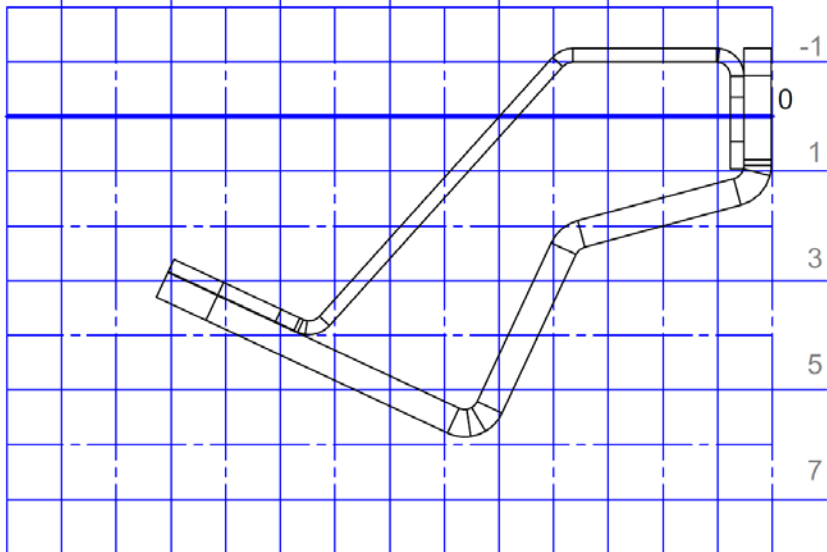

SWIFT. SILENT. SECURE.

Grid Dimensions: Inches

APB-S-2-6-P

SIZE	DWG. NO.	REV.
A	Adapter Plate Grid	
SCALE: 1:3	WEIGHT: 9.68	SHEET 8 OF 31