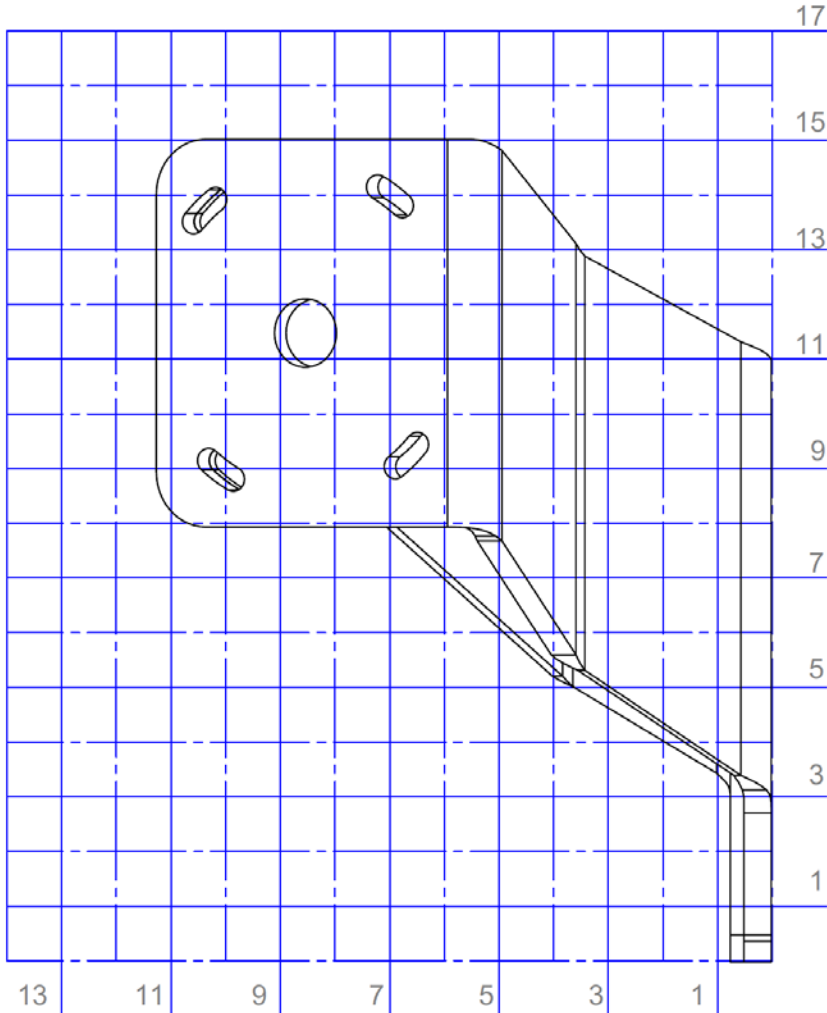

SWIFT. SILENT. SECURE.

Grid Dimensions: Inches

APB-S-2-6-P

SIZE	DWG. NO.	REV.
A	Adapter Plate Grid	
SCALE: 1:3	WEIGHT: 9.68	SHEET 8 OF 31